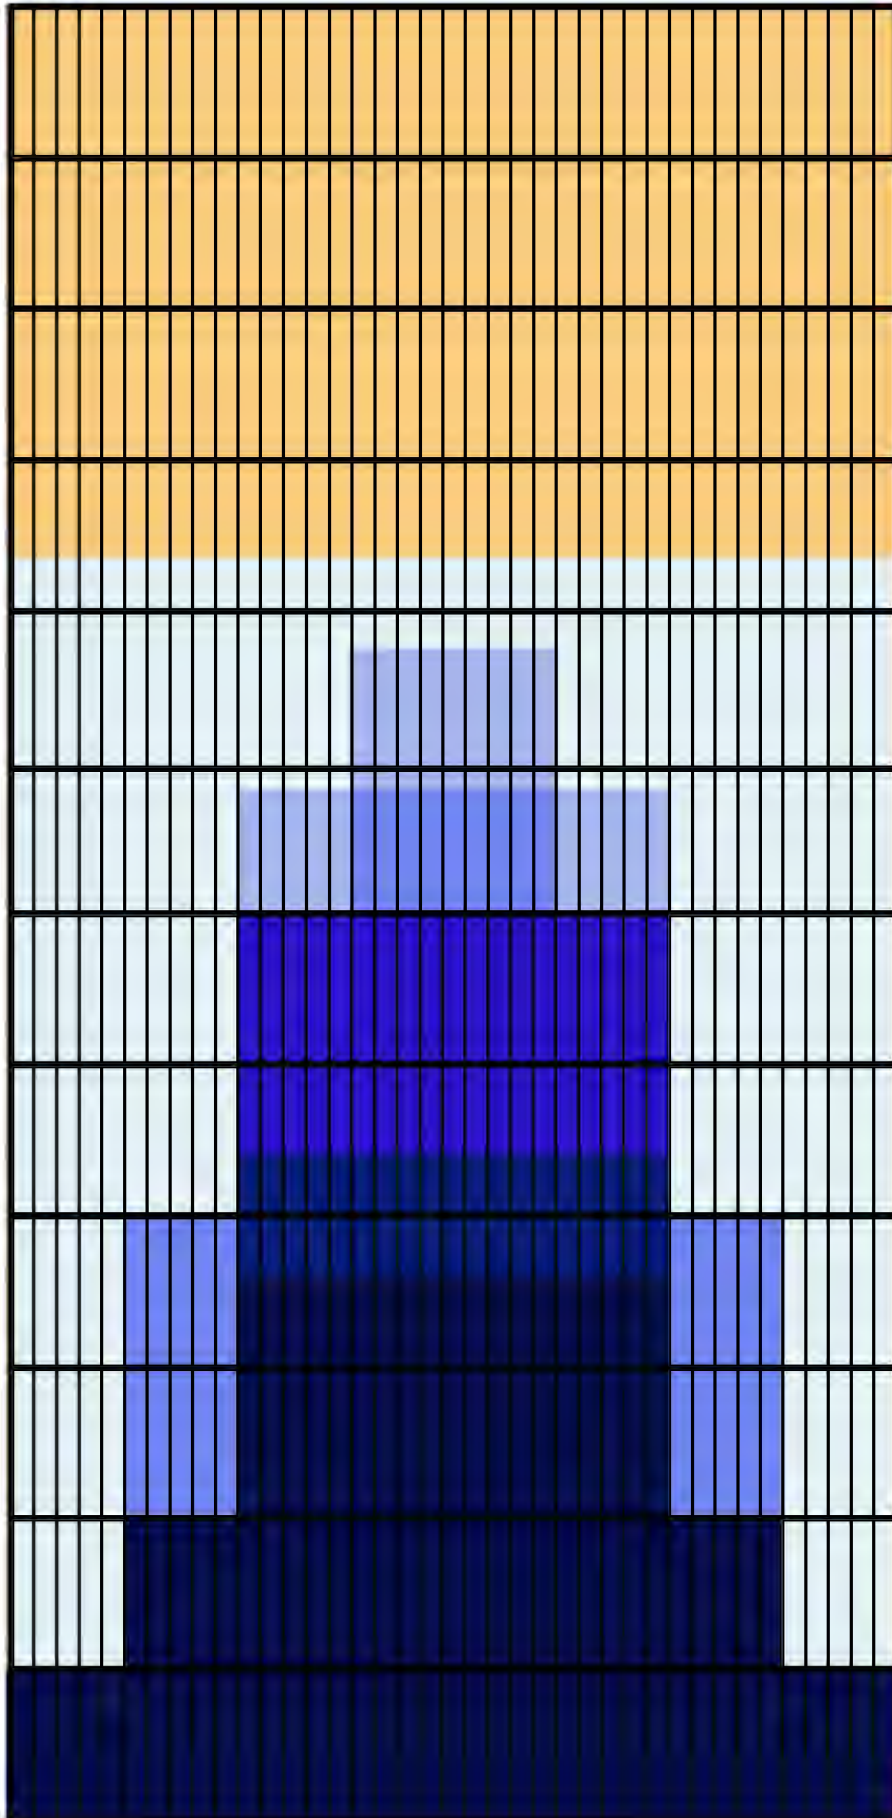

Ölmuster Roma

55

45

35

25

15

5

Buff Area

Reverse low Oil

Reverse medium Oil

Reverse heavy Oil

Combined low Oil

Combined Medium Oil

Combined Heavy Oil

Combined very Heavy Oil